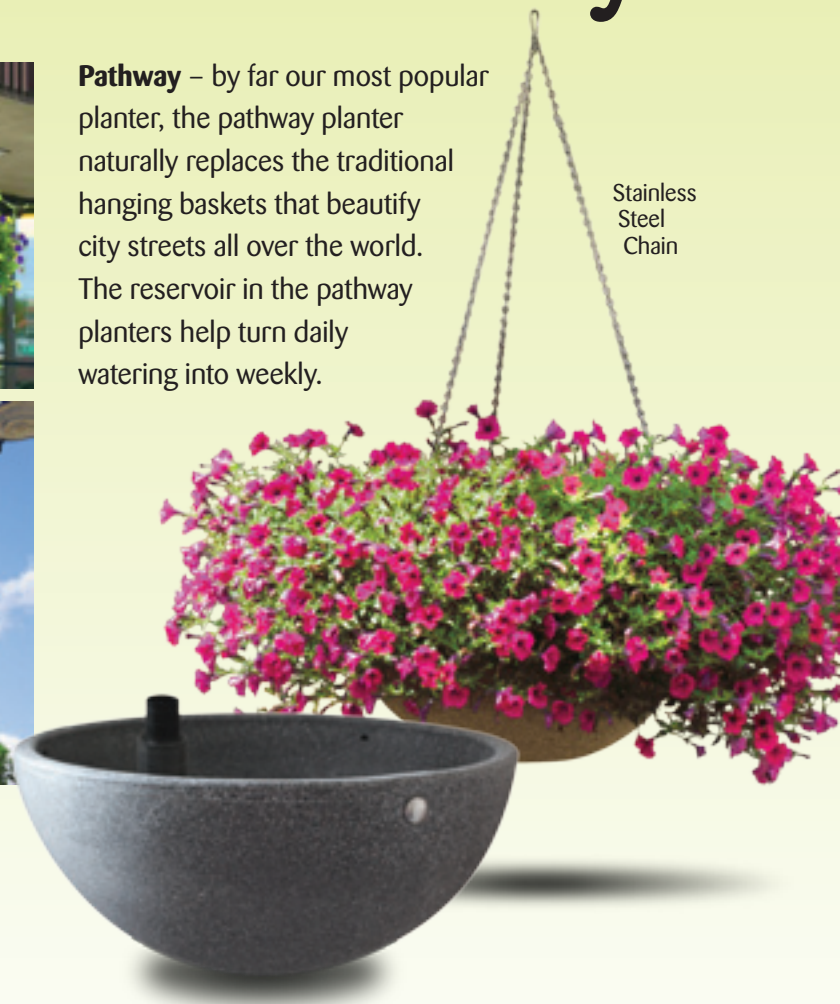

Pathway

Pathway – by far our most popular planter, the pathway planter naturally replaces the traditional hanging baskets that beautify city streets all over the world. The reservoir in the pathway planters help turn daily watering into weekly.

Stainless Steel Chain

“These planters made it possible to provide beautiful flowers at our local cemetery with very little maintenance”

Model	Diameter		Height		Water Storage		Soil Capacity (Potting Soil)	
	inches	millimeters	inches	millimeters	U.S. gallons	Liters	pounds	kilograms
PATHWAY 18	18	457	9	229	1	4	28	12.7
PATHWAY 24	24	610	12	305	2	8	65	29.5